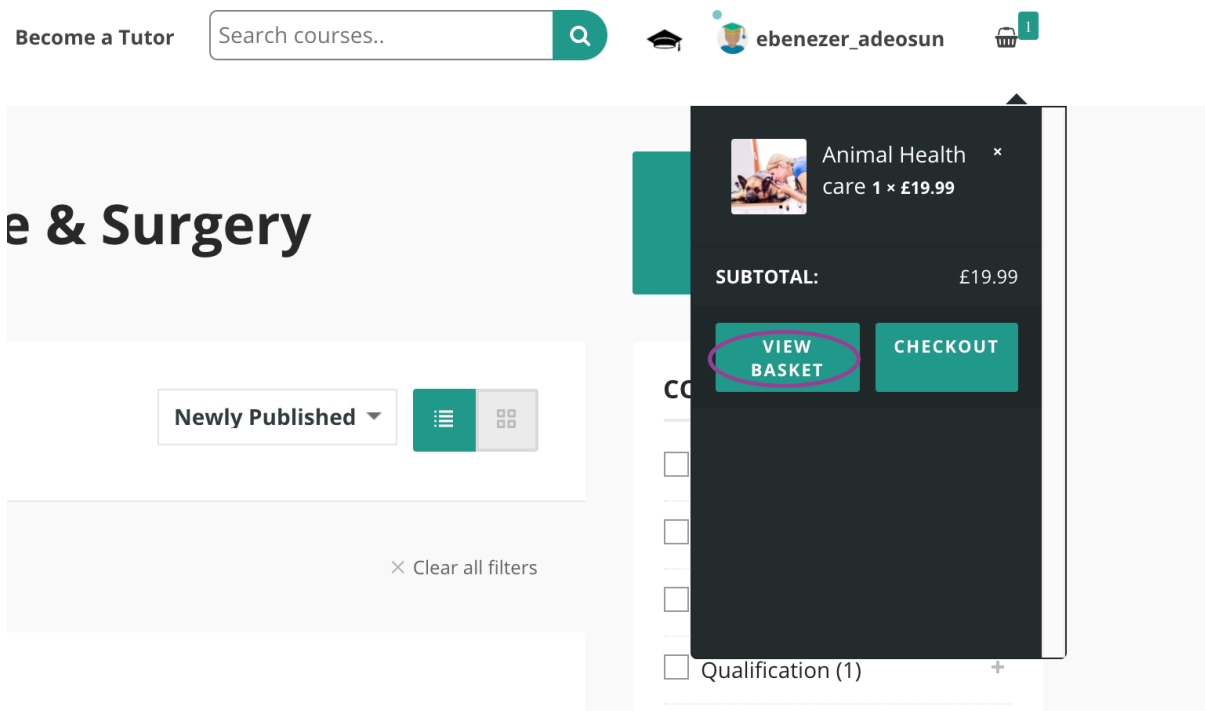

SUBTOTAL: **£691.00**

023

An overview of your basket will be displayed. You can choose to **Continue Shopping** or **Checkout**.

023

022

To view your shopping basket, click on the **Basket Icon** at the top right of the page.