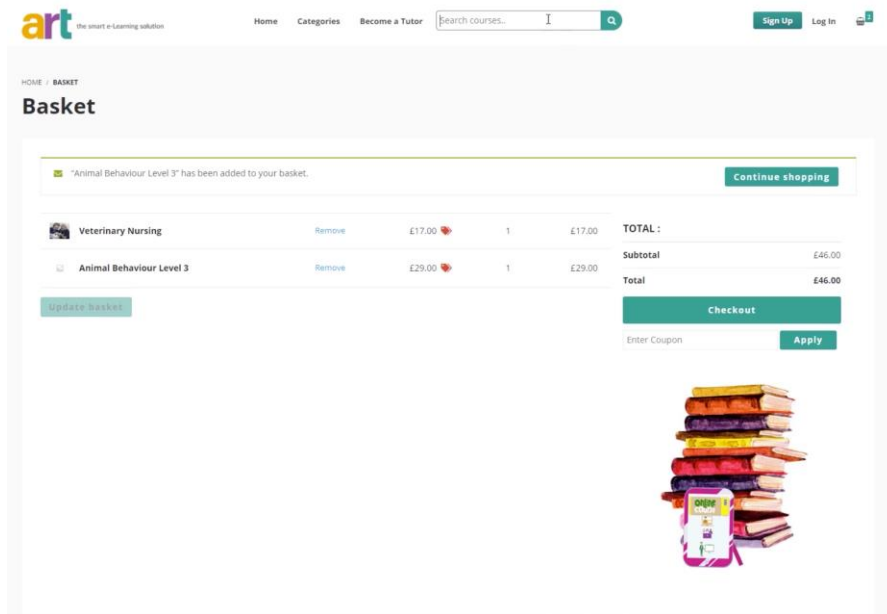

SUBTOTAL: **£691.00**

023

An overview of your basket will be displayed. You can choose to **Continue Shopping** or **Checkout**.

023

022

To view your shopping basket, click on the **Basket Icon** at the top right of the page.