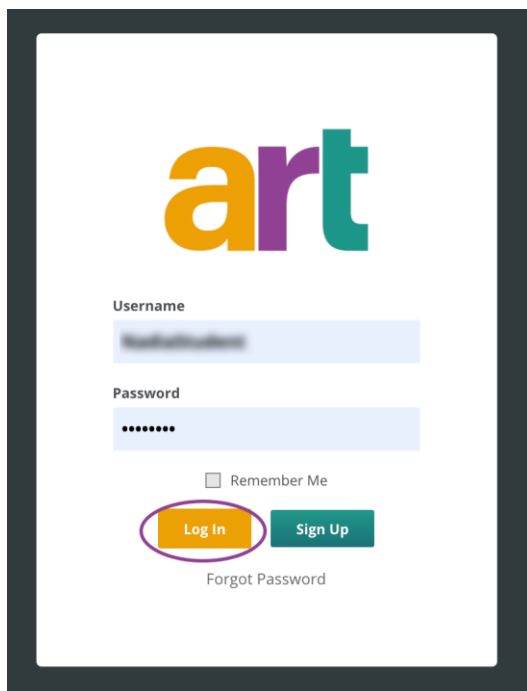

How to Log In To Your Account

To log in to your account, move your cursor to the **Log In** button at the top right of the page.

015

Type your **Username** and **Password** in the fields provided. Click on **Log In**.

087

In the event that you forgot your password, simply click on **Forgot Password** at the bottom of the page.

088

Type in your **Email Address** in the field provided and click on **Get Reset Password Link**. You will receive an email message with instructions on how to reset your password.